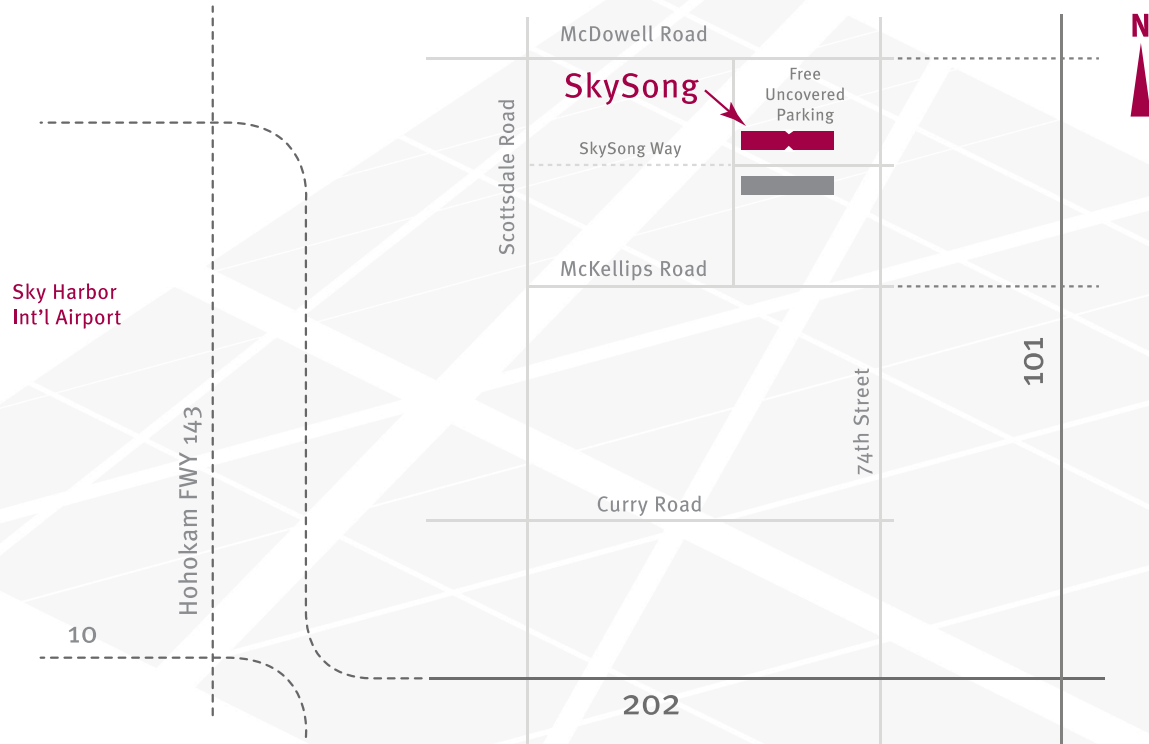

Arizona State University – SkySong  
1475 N. Scottsdale Road, Suite 200  
Scottsdale, AZ 85257-3538

480.884.1860 | Phone  
480.884.1888 | Fax

From ASU Tempe campus: Take Rural Road north, which will turn into Scottsdale Road as you enter Scottsdale. Turn right on SkySong Way (just before McDowell).

From ASU Polytechnic campus: Enter Loop 202 West at Williams Field Road. Drive approximately 6 miles to the Loop 101 North exit. Take the 101 North to the Loop 202 West (approximately 10 miles). Exit on Scottsdale Road. Turn right onto Scottsdale Road. Turn right on SkySong Way (just before McDowell).

From ASU Downtown campus: Take I-10 East from 7th Street. Exit on the Loop 202 East. Exit on Scottsdale Road. Turn left onto Scottsdale Road. Turn right on SkySong Way (just before McDowell).

From ASU West campus: Take I-17 South about ten miles to the I-10 East through downtown Phoenix. Exit on the Loop 202 East. Exit on Scottsdale Road. Turn left onto Scottsdale Road. Turn right on SkySong Way (just before McDowell).

From Phoenix Sky Harbor International Airport: Go East on Sky Harbor Blvd. Take AZ-202 E toward Tempe. Take Scottsdale Road EXIT 7. Turn left on N. Scottsdale Road. Turn right on SkySong Way (just before McDowell).